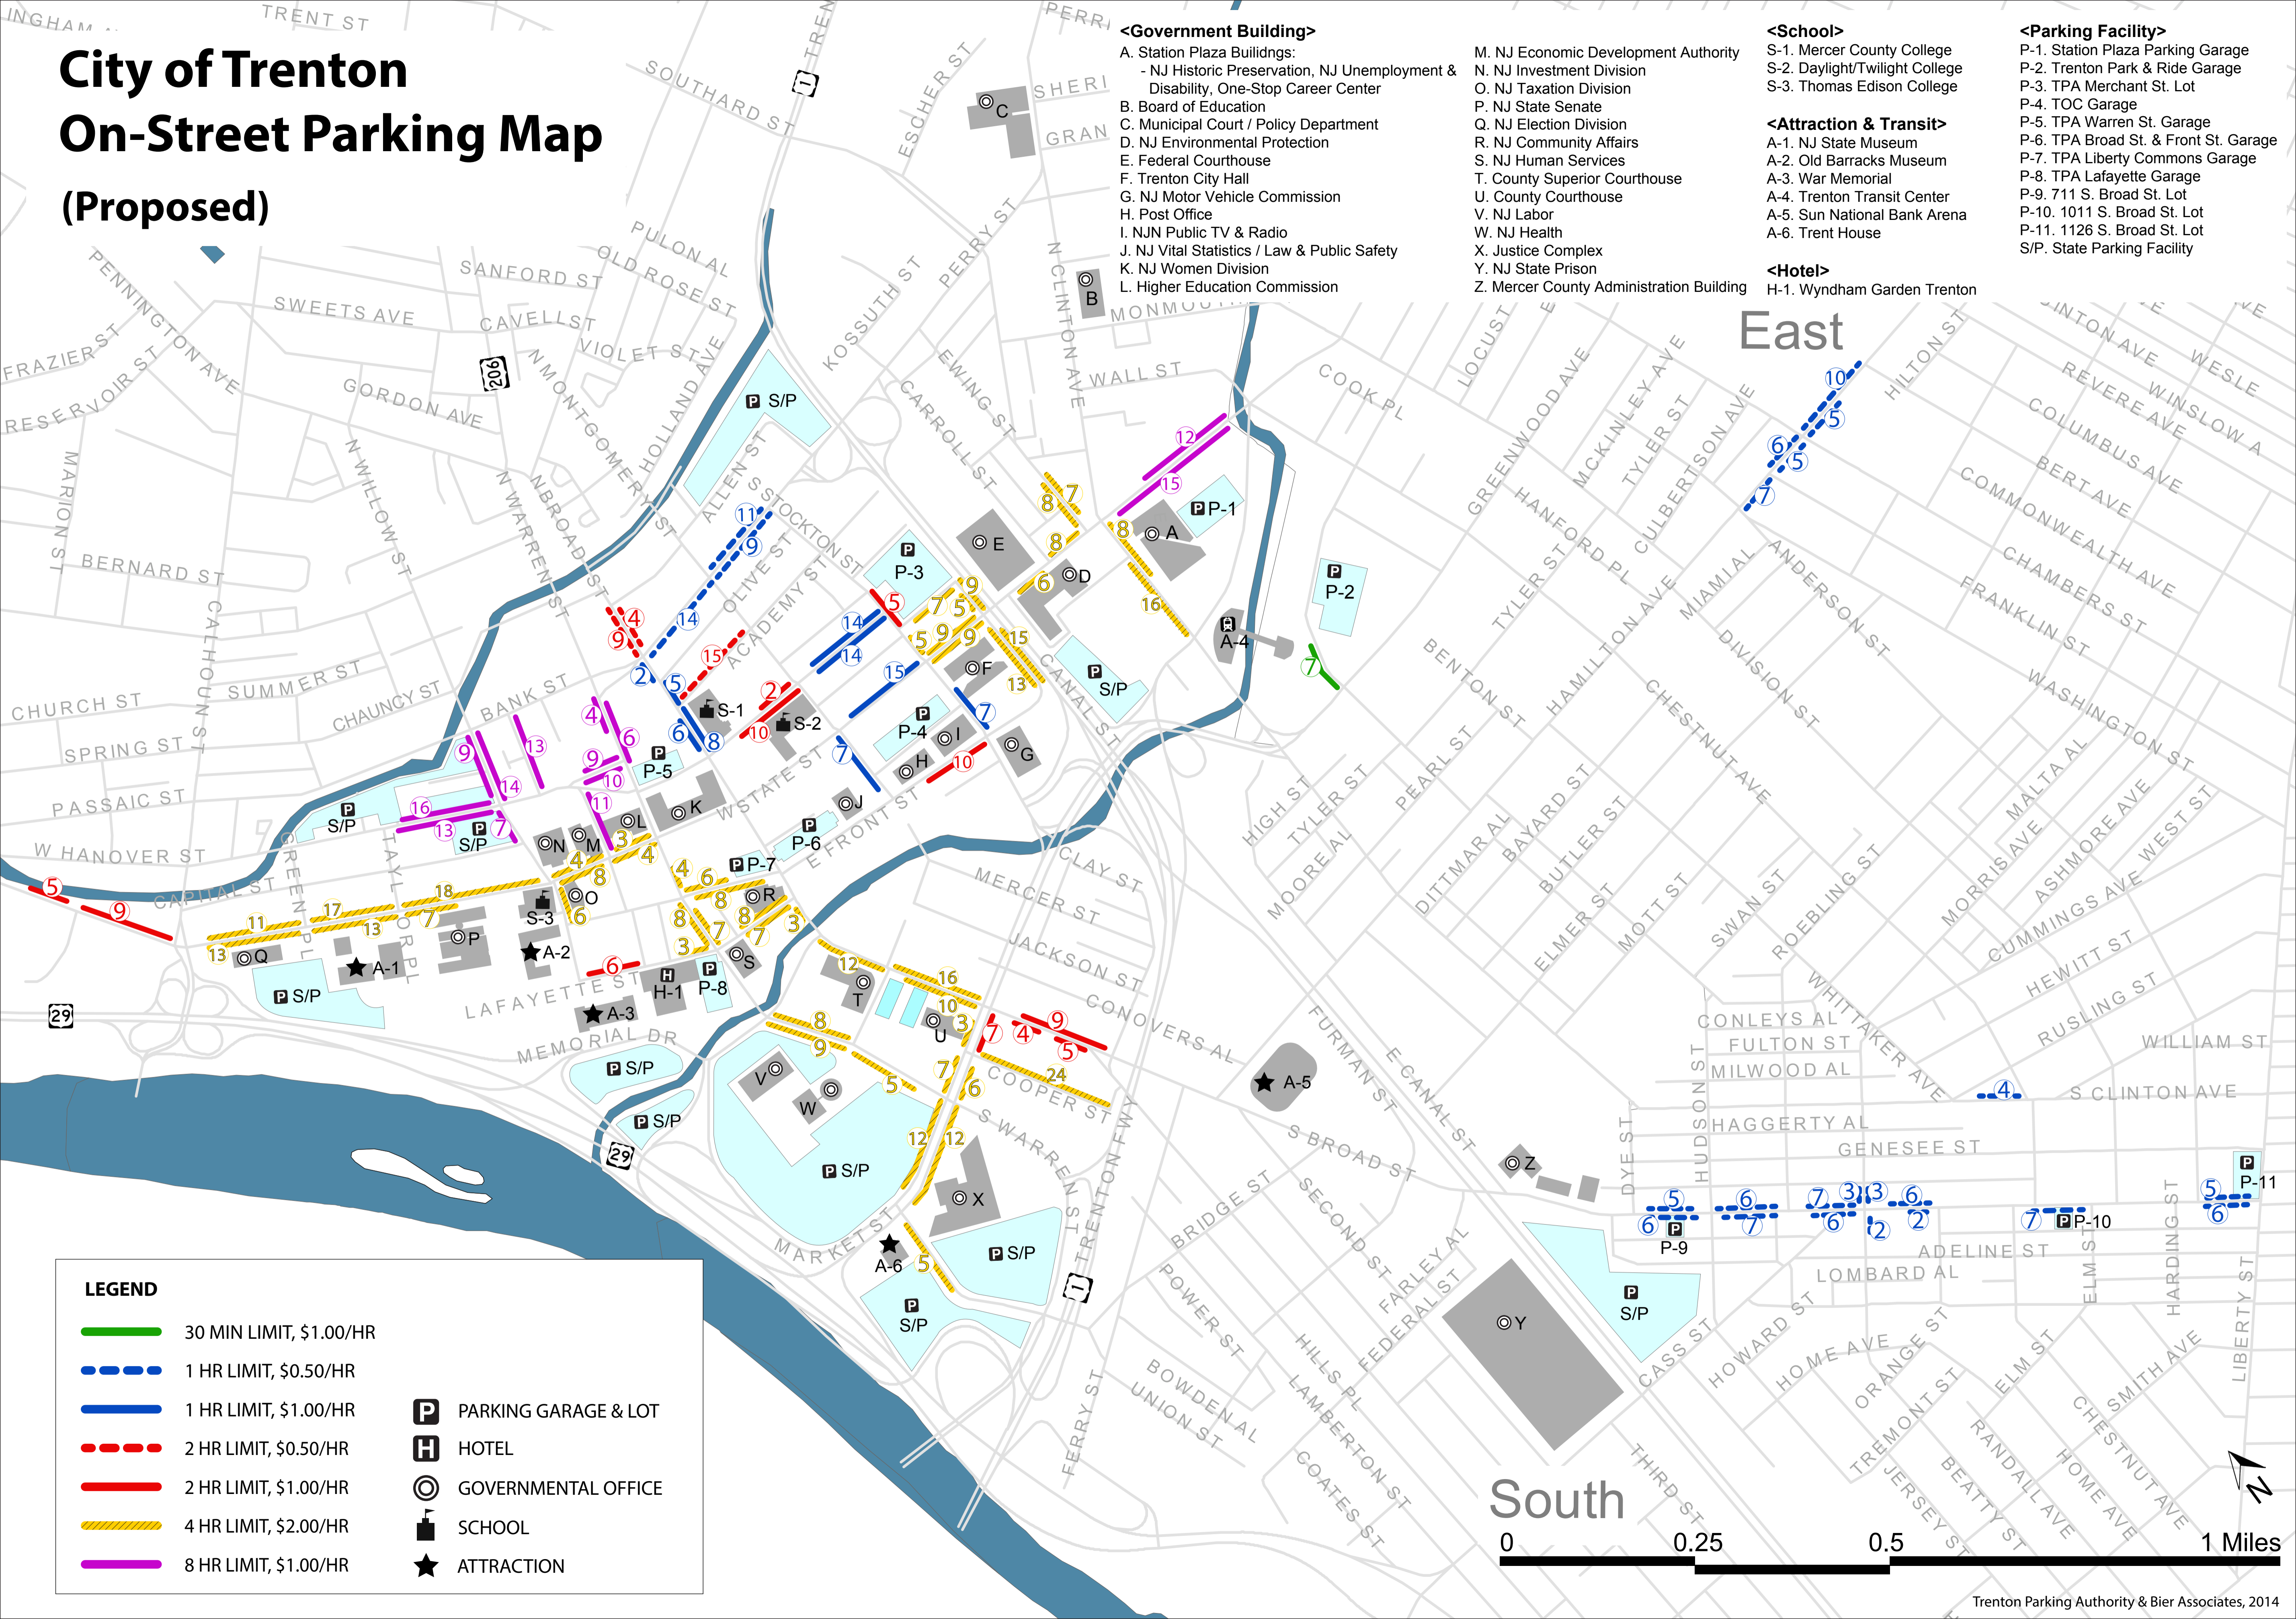

City of Trenton On-Street Parking Map (Proposed)

<Government Building>

- A. Station Plaza Buildings:
- NJ Historic Preservation, NJ Unemployment & Disability, One-Stop Career Center
- B. Board of Education
- C. Municipal Court / Policy Department
- D. NJ Environmental Protection
- E. Federal Courthouse
- F. Trenton City Hall
- G. NJ Motor Vehicle Commission
- H. Post Office
- I. NJN Public TV & Radio
- J. NJ Vital Statistics / Law & Public Safety
- K. NJ Women Division
- L. Higher Education Commission

<School>

- S-1. Mercer County College
- S-2. Daylight/Twilight College
- S-3. Thomas Edison College

<Attraction & Transit>

- A-1. NJ State Museum
- A-2. Old Barracks Museum
- A-3. War Memorial
- A-4. Trenton Transit Center
- A-5. Sun National Bank Arena
- A-6. Trent House

<Hotel>

- H-1. Wyndham Garden Trenton

<Parking Facility>

- P-1. Station Plaza Parking Garage
- P-2. Trenton Park & Ride Garage
- P-3. TPA Merchant St. Lot
- P-4. TOC Garage
- P-5. TPA Warren St. Garage
- P-6. TPA Broad St. & Front St. Garage
- P-7. TPA Liberty Commons Garage
- P-8. TPA Lafayette Garage
- P-9. 711 S. Broad St. Lot
- P-10. 1011 S. Broad St. Lot
- P-11. 1126 S. Broad St. Lot
- S/P. State Parking Facility

LEGEND

	30 MIN LIMIT, \$1.00/HR
	1 HR LIMIT, \$0.50/HR
	1 HR LIMIT, \$1.00/HR
	2 HR LIMIT, \$0.50/HR
	2 HR LIMIT, \$1.00/HR
	4 HR LIMIT, \$2.00/HR
	8 HR LIMIT, \$1.00/HR

	PARKING GARAGE & LOT
	HOTEL
	GOVERNMENTAL OFFICE
	SCHOOL
	ATTRACTION